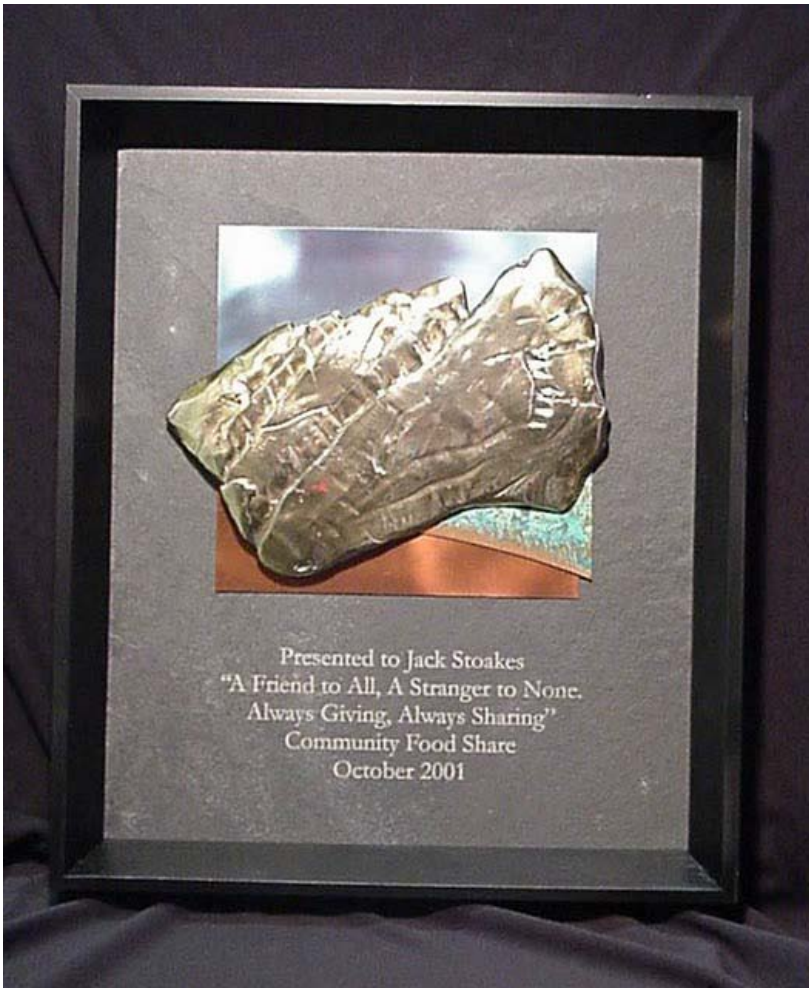

HAERTLING.COM AWARDS

Plaques

Bronze Mountain Plaque

A highly polished bronze sculpture with colorized metals is the centerpiece for this extraordinary plaque. The shadow box frame gives a more dimensional effect to the low relief of the original sculpture by John Haertling. Wording is laser etched into the background of slate. Size: 11” wide x 14” tall