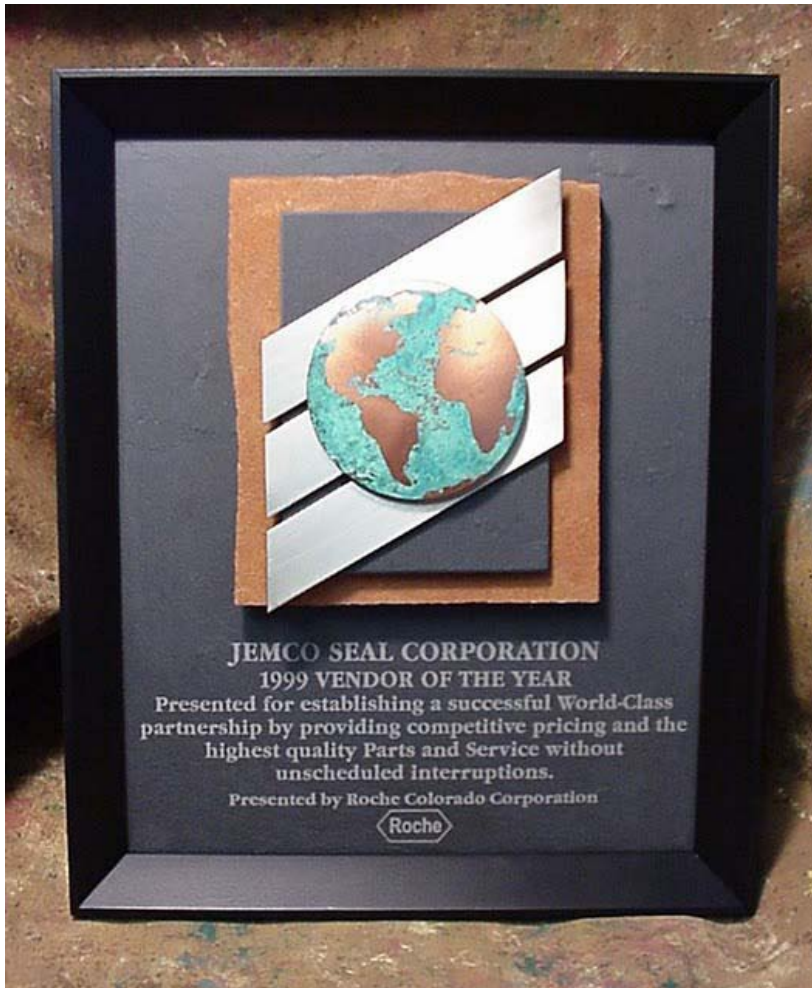

HAERTLING.COM AWARDS

Plaques

World Class Framed Plaque

This green patina'd earth emblem says "World Class" in a way that you cannot miss. With four stacked layers of material: Copper, nickel, slate and flagstone, the shadow box frame has a dimensional look that is contrasted with the laser etched wording on the slate background; size: 11" wide x 14" tall