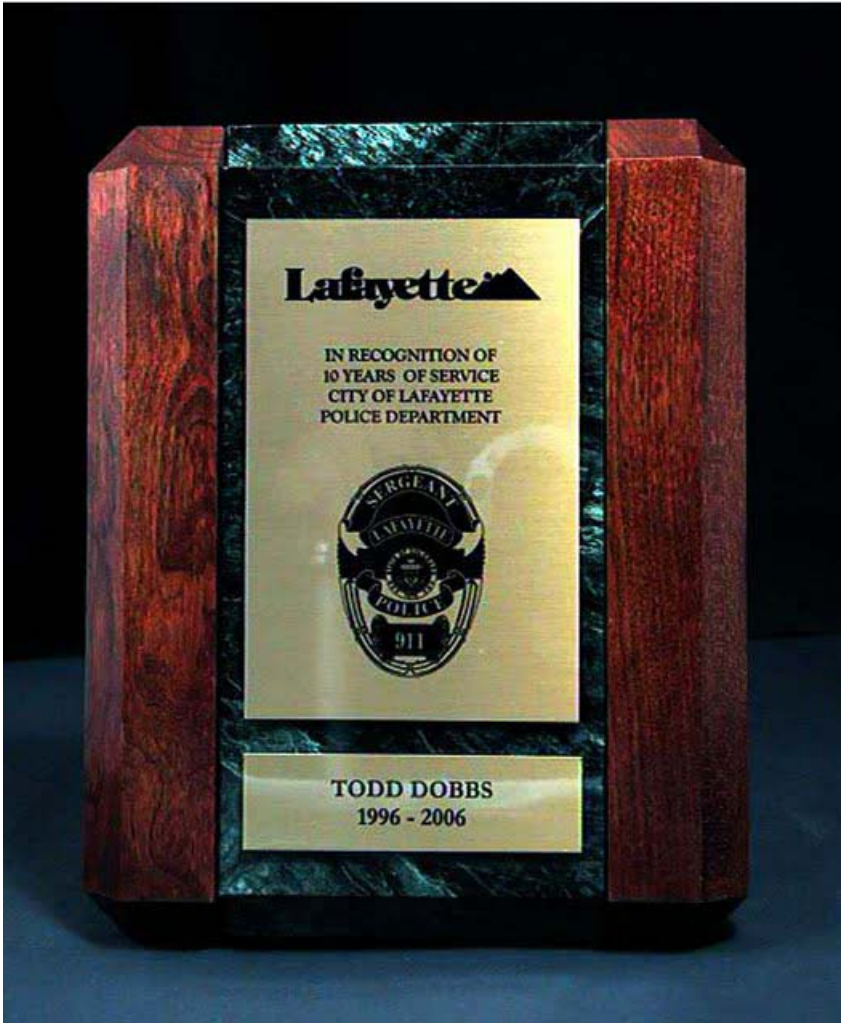

HAERTLING.COM AWARDS

Plaques

Wood Side Plaque

Green marble flanked by red-stained cherry makes this plaque bold. Double layer of marble. Especially suited for service awards as in this photo.

Link: <http://www.haertling.com/plaques/small/woodside.php>