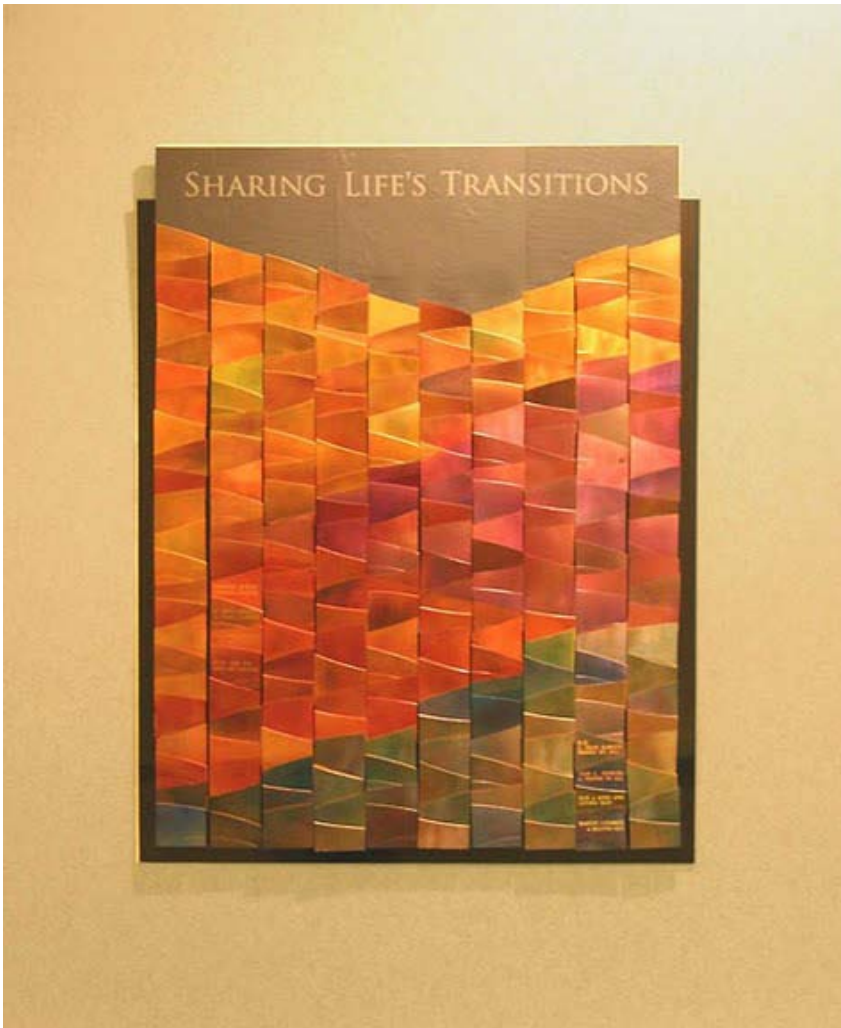

HAERTLING.COM AWARDS

Wall Art

Autumn Color Commemorative

This piece, while functional as a commemorative plaque, also presents itself as a piece of fine art. Yellow, orange, red and blue plates form landscape hill shapes. Plates are easily removed and replaced after engraving. Added side panels are available having up to 100 more plates (not shown). Size: 26" wide by 33" tall, with approximately 200 colored engravable plates.