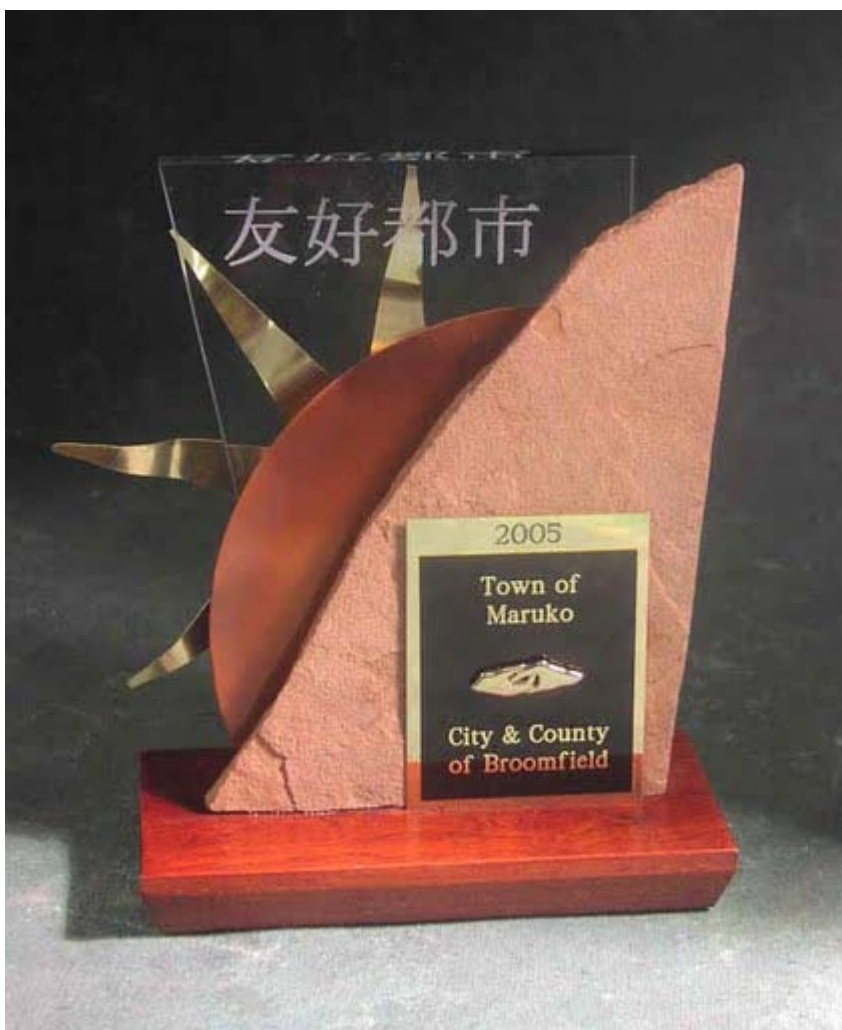

HAERTLING.COM AWARDS

International Awards

Friendship Sunrise

The striking composition of this piece creates the look of mountains and sun, with the use of contrasting shapes and the gleam of metal. It is especially useful for international uses such as sister city gifts from one country to another. In the center is a three dimensional emblem of two joined hands. The reverse beveled wood base, with its richness of color, subtly highlights the overall beauty and importance of the engraved message.