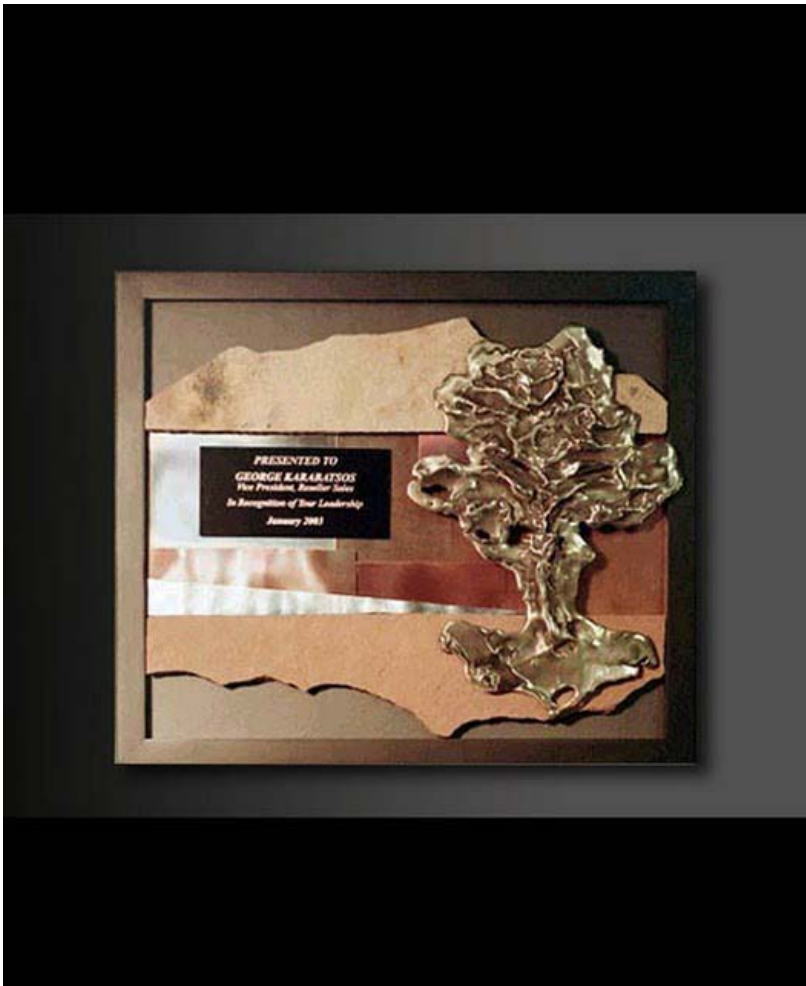

### **Bronze Sculpture Tree Plaque**

This John Haertling original polished bronze tree sculpture is the main feature in this landscape art piece. The display of multi-colored metal and flagstone completes the composition. Height- 13 ½", Width- 15"